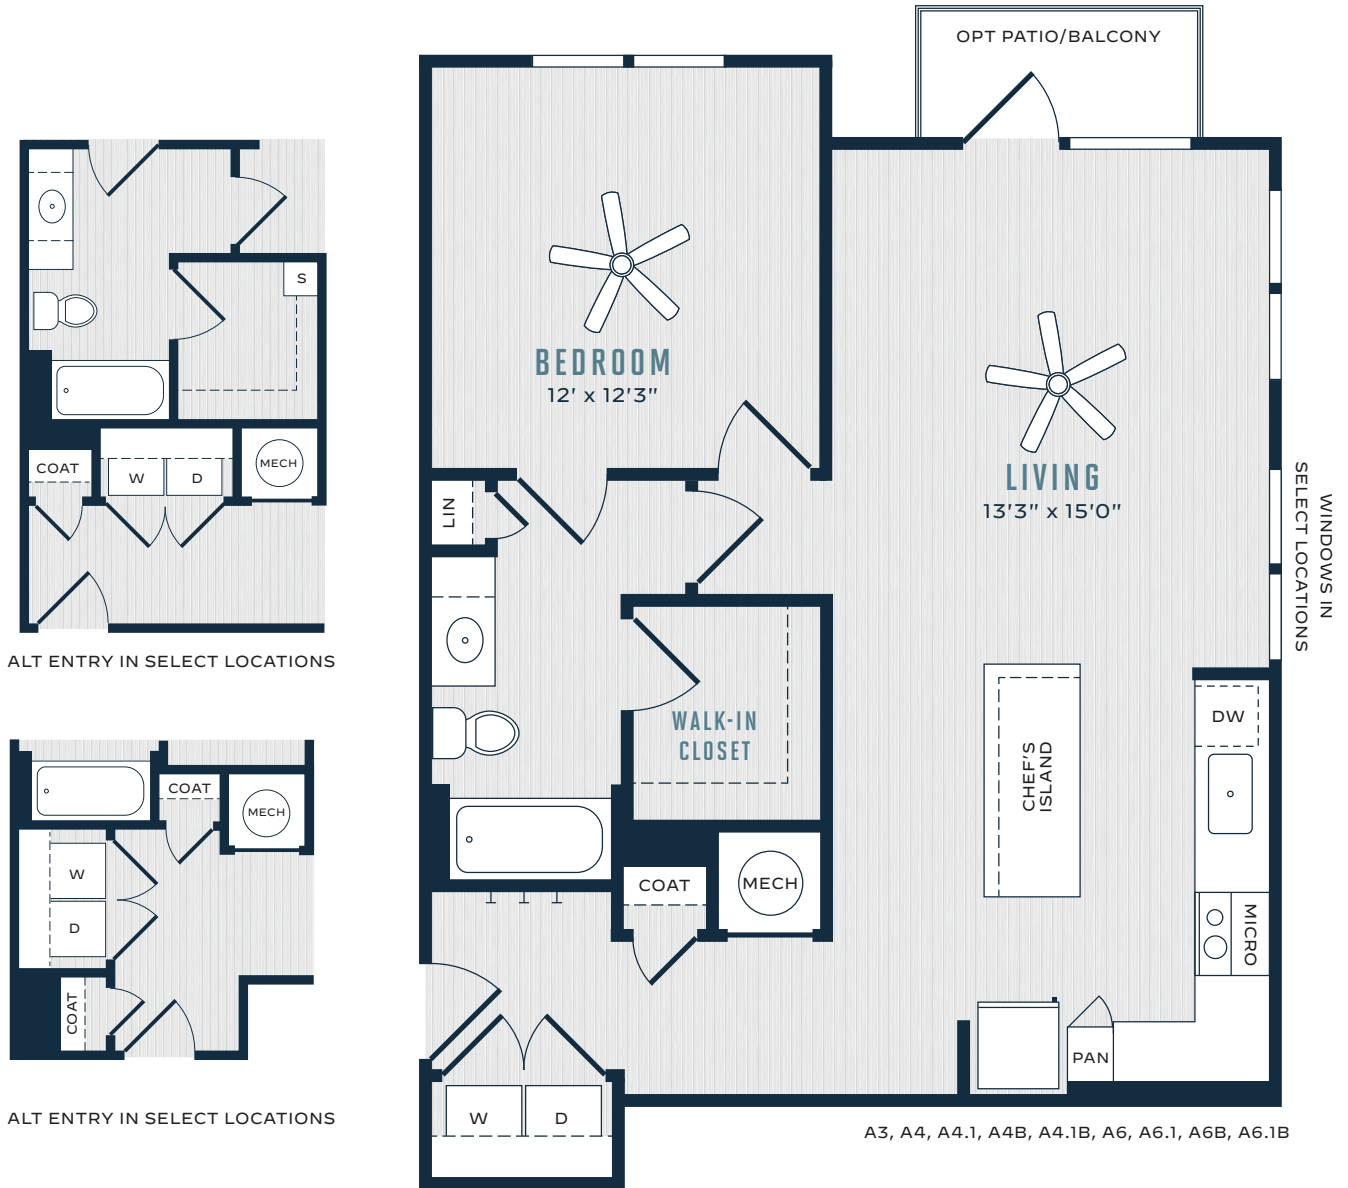

ALLORA
EASTLAND

TYPICAL BUILDING LAYOUT

A4

1 BED
 1 BATH
 847 S.F.

1296 Moreland Ave SE | Atlanta, GA 30316 | 678.902.7200 | AlloraEastland.com

Interior layout varies to accommodate accessible features. Actual apartment materials, colors, and finishes may vary. Interior layout may vary by home. Floor plan is an artist's rendering and may not be to scale. Square footage is approximate and may vary by unit. Availability and pricing subject to change. See an office representative for details.